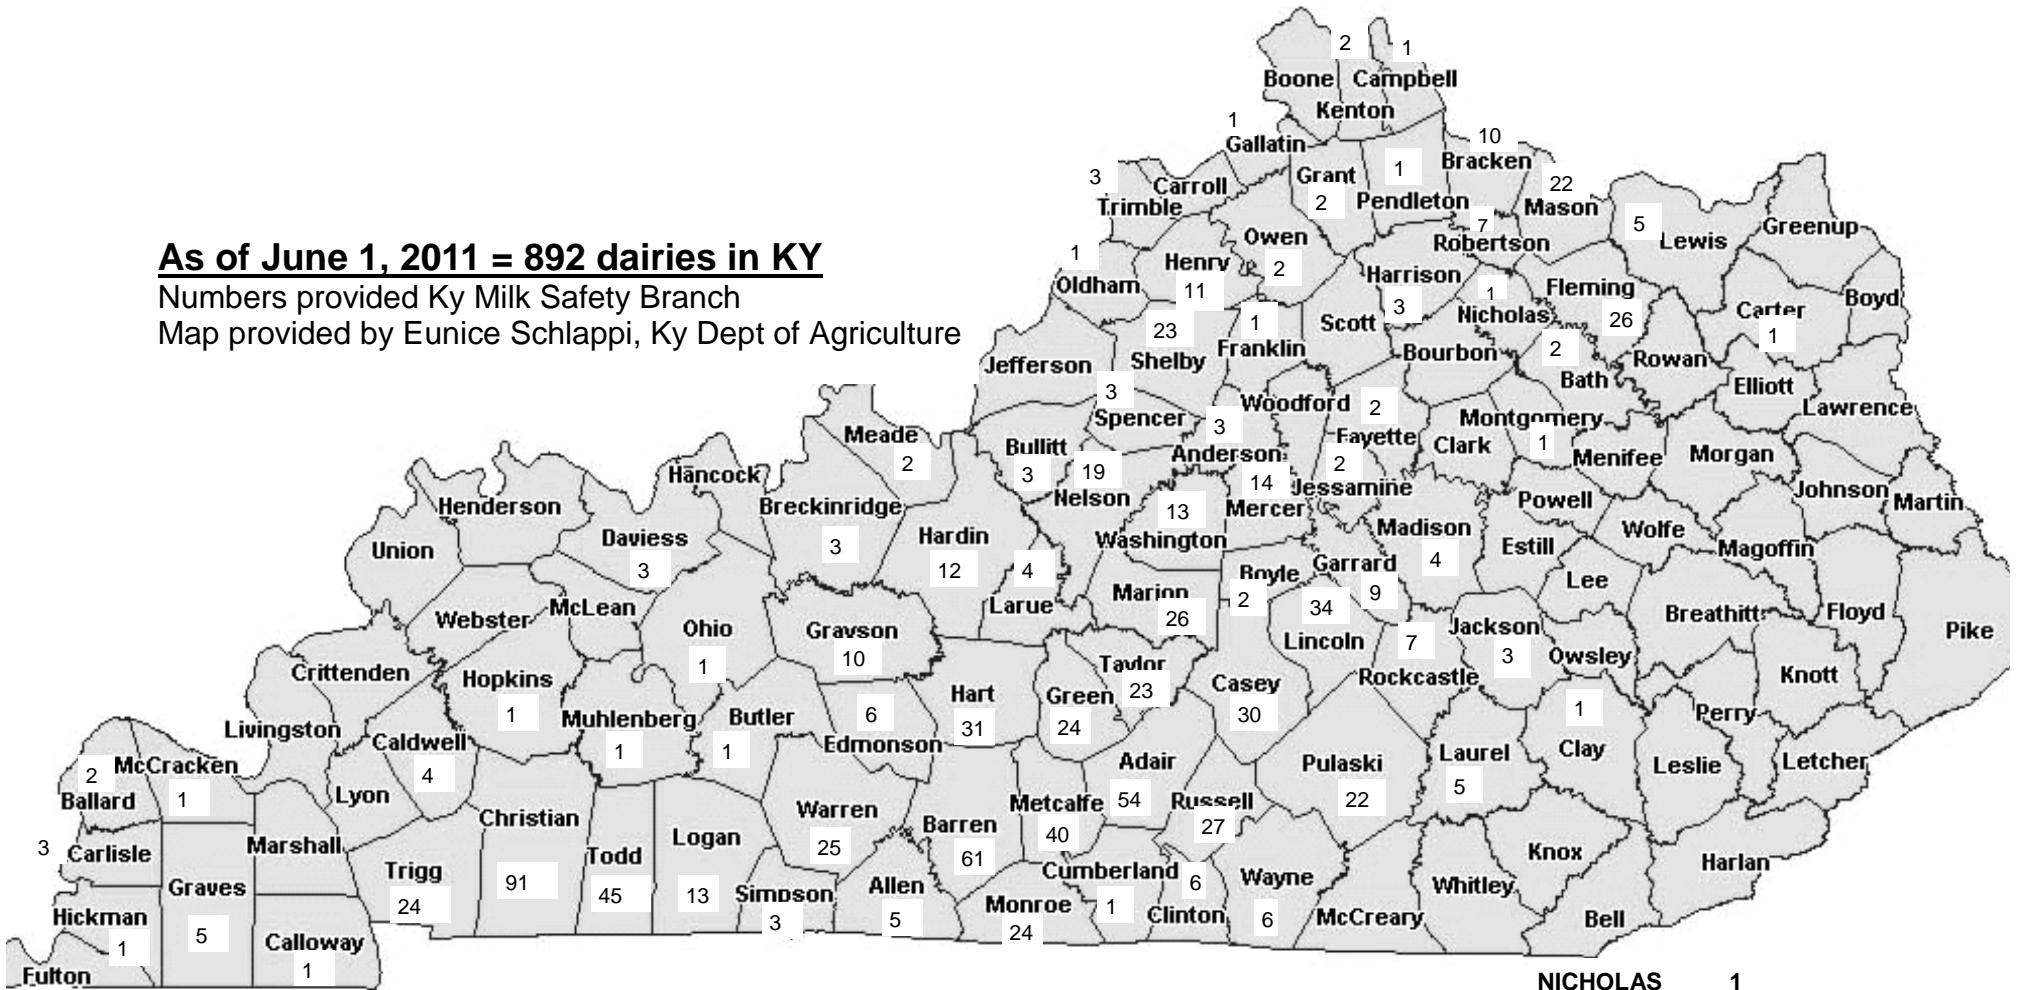

As of June 1, 2011 = 892 dairies in KY

Numbers provided Ky Milk Safety Branch

Map provided by Eunice Schlappi, Ky Dept of Agriculture

ADAIR	54	CLINTON	6	JACKSON	3	NICHOLAS	1
ALLEN	5	CUMBERLAND	1	JESSAMINE	2	OHIO	1
ANDERSON	3	DAVIESS	3	KENTON	2	OLDHAM	1
BALLARD	2	EDMONSON	6	LARUE	4	OWEN	2
BARREN	61	FAYETTE	2	LAUREL	5	PENDLETON	1
BATH	2	FLEMING	26	LEWIS	5	PULASKI	22
BOYLE	2	FRANKLIN	1	LINCOLN	34	ROBERTSON	7
BRACKEN	10	GALLATIN	1	LOGAN	13	ROCKCASTLE	7
BRECKINRIDGE	3	GARRARD	9	MADISON	4	RUSSELL	27
BULLITT	3	GRANT	2	MARION	26	SHELBY	23
BUTLER	1	GRAVES	5	MASON	22	SIMPSON	3
CALDWELL	4	GRAYSON	10	MCCRACKEN	1	SPENCER	3
CALLOWAY	1	GREEN	24	MEADE	2	TAYLOR	23
CAMPBELL	1	HARDIN	12	MERCER	14	TODD	45
CARLISLE	3	HARRISON	3	METCALFE	40	TRIGG	24
CARTER	1	HART	31	MONROE	24	TRIMBLE	3
CASEY	30	HENRY	11	MONTGOMERY	1	WARREN	25
CHRISTIAN	91	HICKMAN	1	MUHENBERG	1	WASHINGTON	13
CLAY	1	HOPKINS	1	NELSON	19	WAYNE	6
						Grand Total:	892