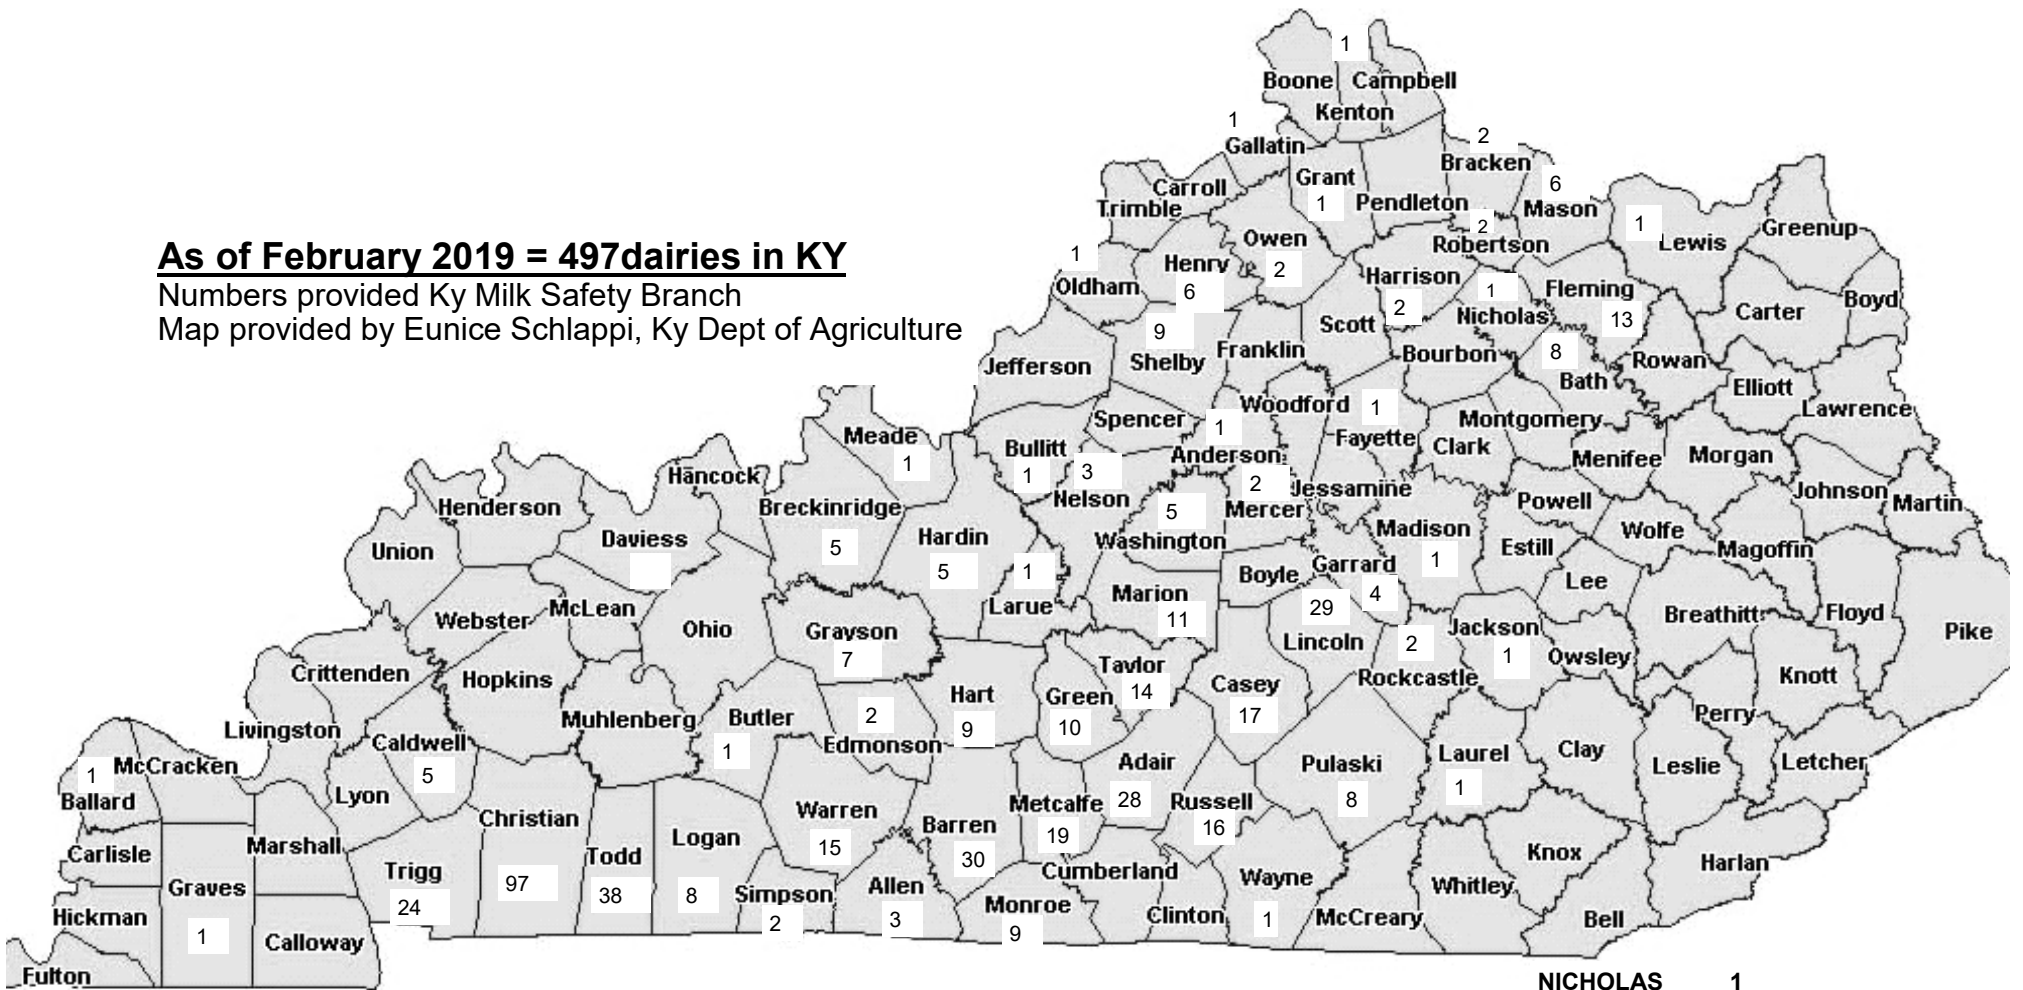

As of February 2019 = 497 dairies in KY

Numbers provided Ky Milk Safety Branch
 Map provided by Eunice Schlappi, Ky Dept of Agriculture

ADAIR	28	DAVISS		JACKSON	1	NICHOLAS	1
ALLEN	3	EDMONSON	2	KENTON	1	OLDHAM	1
ANDERSON	1	FAYETTE	1	LARUE		OWEN	2
BALLARD	1	FLEMING	13	LAUREL	1	PULASKI	8
BARREN	30	GALLATIN	1	LEWIS	1	ROBERTSON	2
BATH	8	GARRARD	4	LINCOLN	29	ROCKCASTLE	2
BRACKEN	2	GRANT	1	LOGAN	8	RUSSELL	16
BRECKINRIDGE	5	GRAVES	1	MADISON	1	SHELBY	9
BULLITT	1	GRAYSON	7	MARION	11	SIMPSON	2
BUTLER	1	GREEN	10	MASON	6	TAYLOR	14
CALDWELL	5	HARDIN	5	MEADE	1	TODD	38
CASEY	17	HARRISON	2	MERCER	2	TRIGG	24
CHRISTIAN	97	HART	9	METCALFE	19	WARREN	15
		HENRY	6	MONROE	11	WASHINGTON	5
				NELSON	3	WAYNE	1
						Grand Total:	497