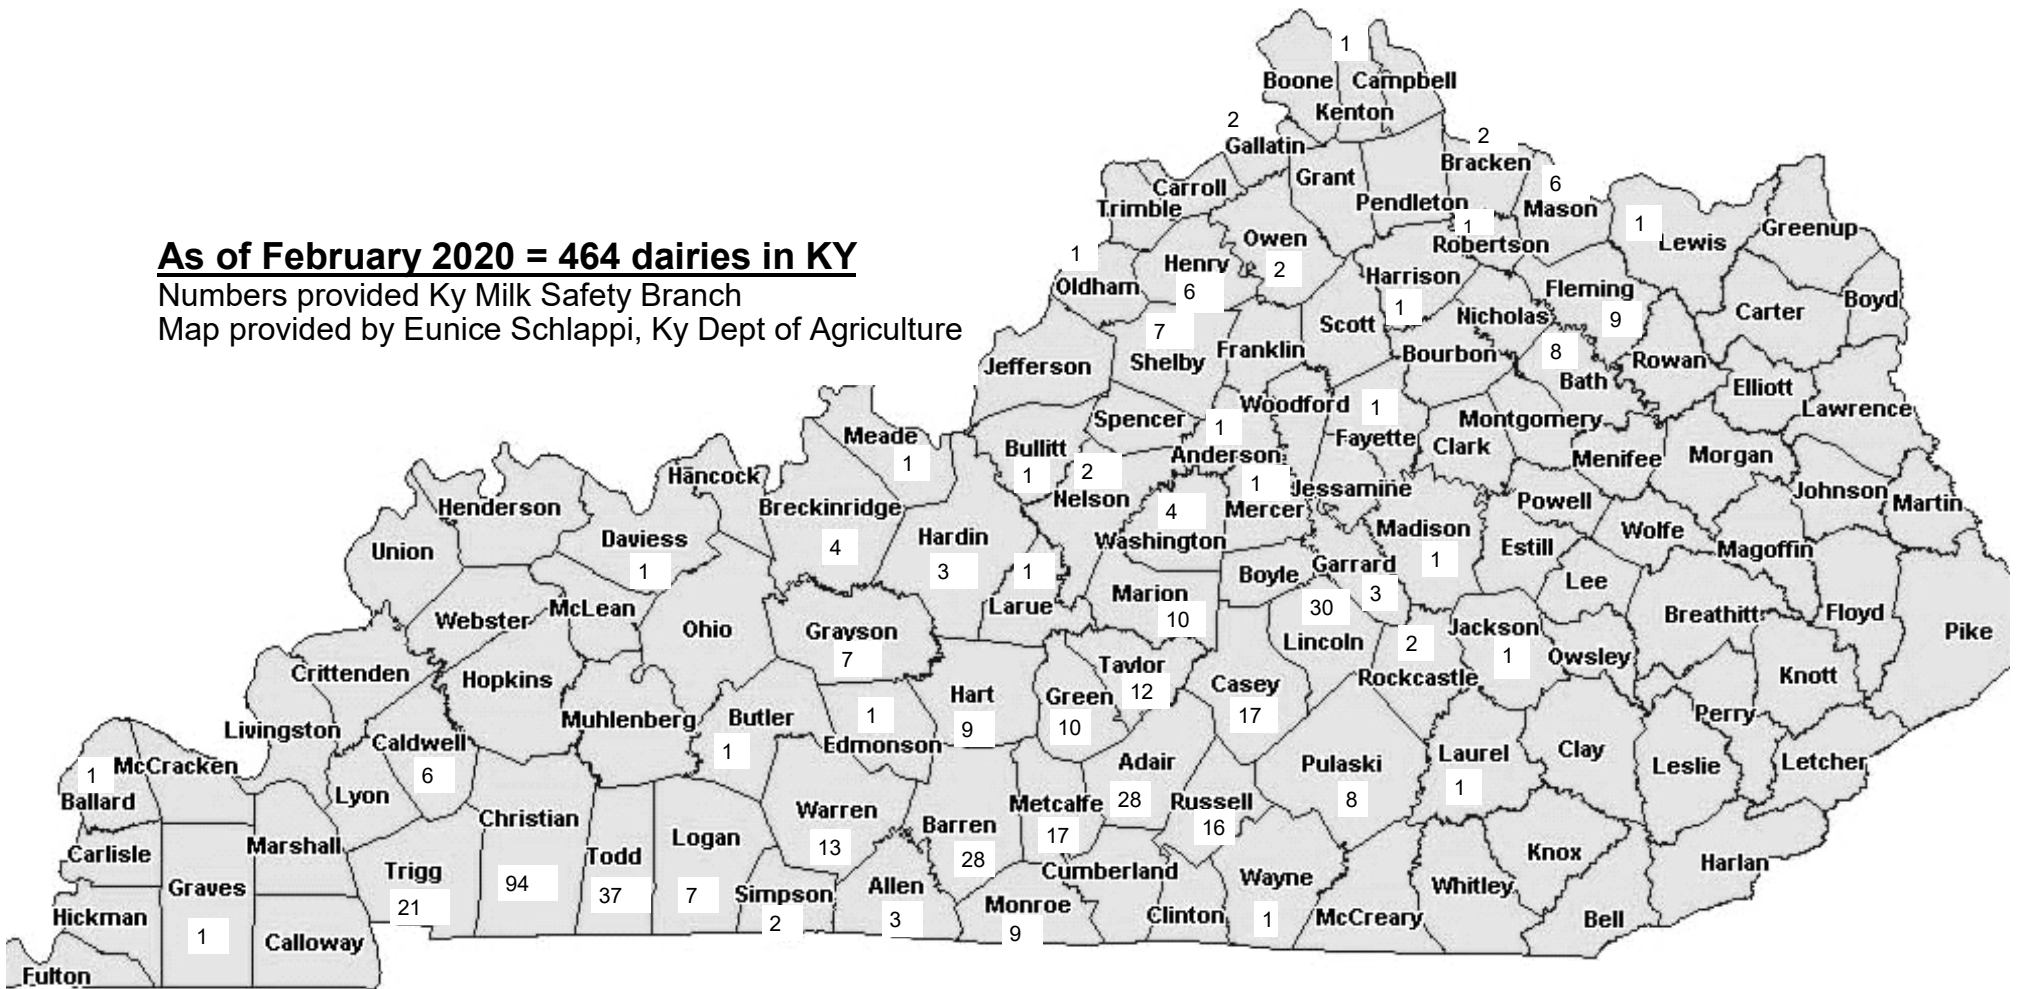

As of February 2020 = 464 dairies in KY

Numbers provided Ky Milk Safety Branch

Map provided by Eunice Schlappi, Ky Dept of Agriculture

ADAIR	28	DAVISS	1	JACKSON	1	OLDHAM	1
ALLEN	3	EDMONSON	1	KENTON	1	OWEN	2
ANDERSON	1	FAYETTE	1	LARUE	1	PULASKI	8
BALLARD	1	FLEMING	9	LAUREL	1	ROBERTSON	1
BARREN	28	GALLATIN	2	LEWIS	1	ROCKCASTLE	2
BATH	8	GARRARD	3	LINCOLN	30	RUSSELL	16
BRACKEN	2	GRAVES	1	LOGAN	7	SHELBY	7
BRECKINRIDGE	4	GRAYSON	7	MADISON	1	SIMPSON	2
BULLITT	1	GREEN	10	MARION	10	TAYLOR	12
BUTLER	1	HARDIN	3	MASON	6	TODD	37
CALDWELL	6	HARRISON	1	MEADE	1	TRIGG	21
CASEY	17	HART	9	MERCER	1	WARREN	13
CHRISTIAN	94	HENRY	6	METCALFE	17	WASHINGTON	4
				MONROE	9	WAYNE	1
				NELSON	2	Grand Total:	464