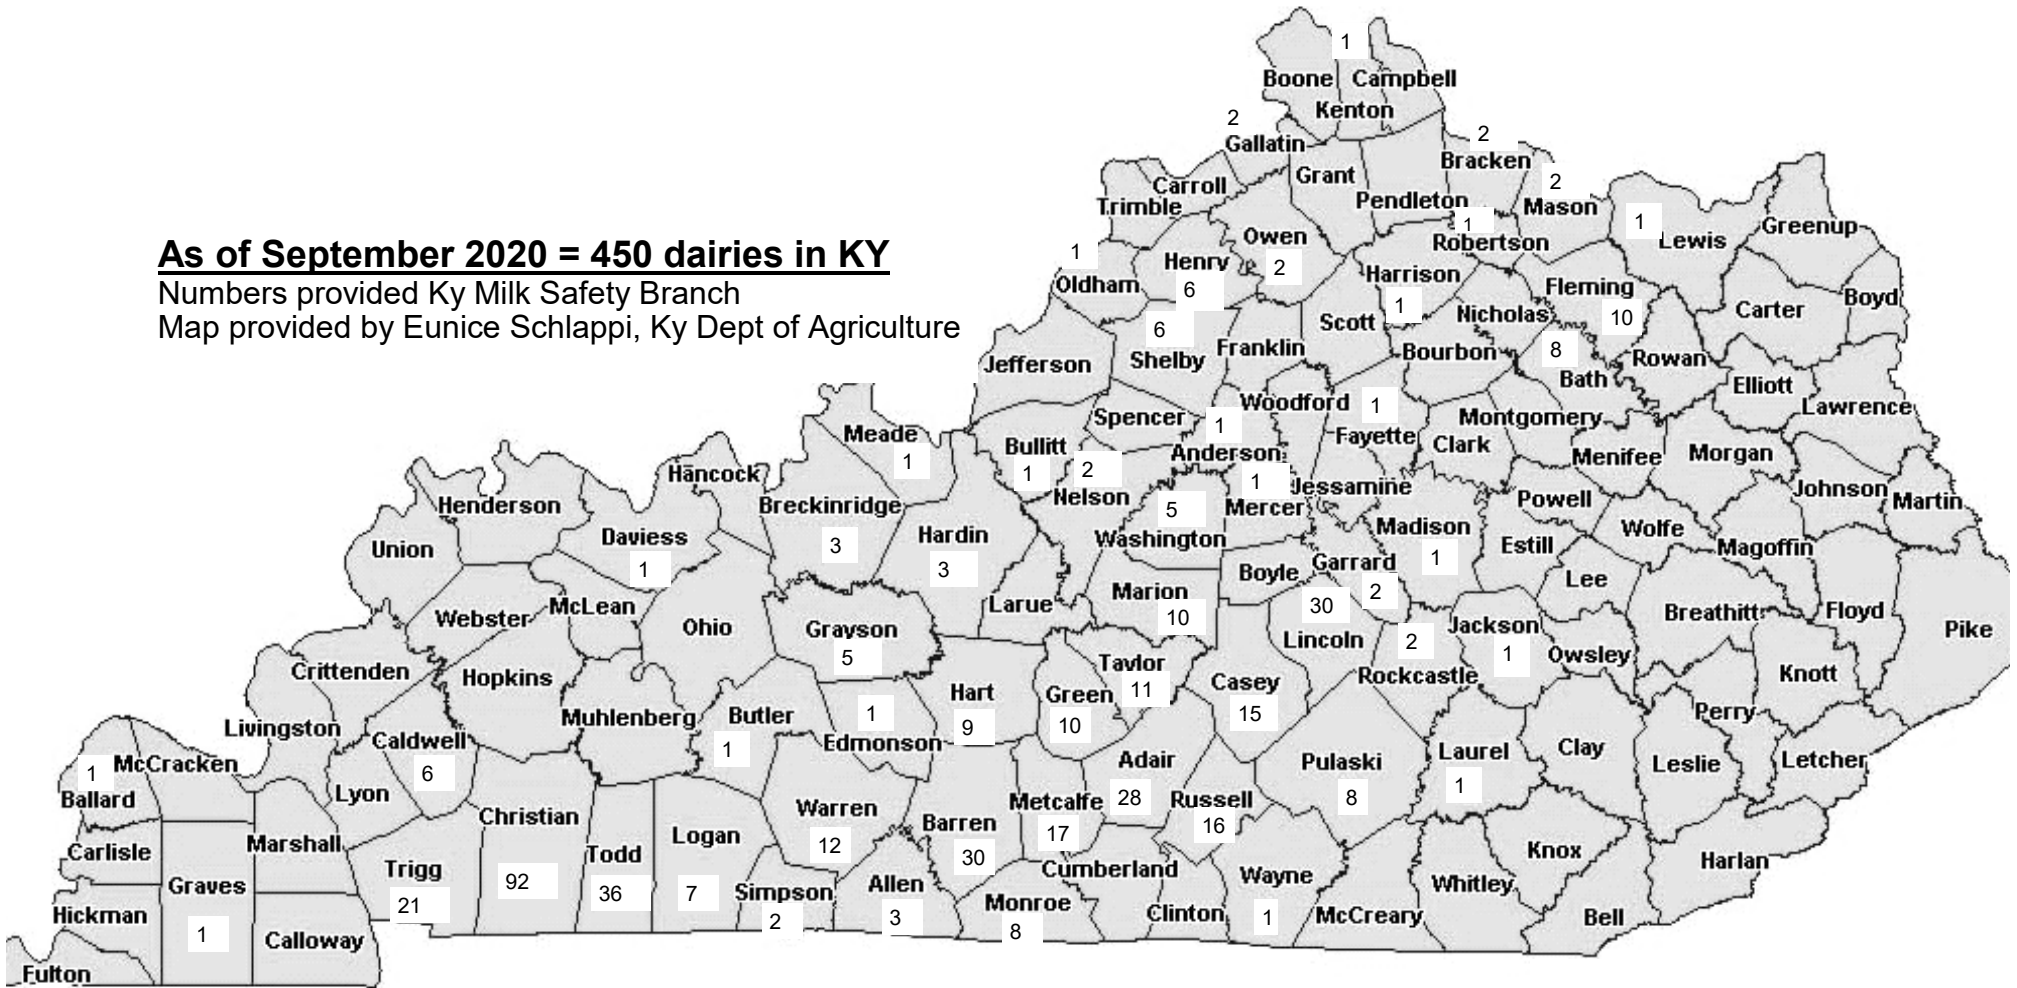

As of September 2020 = 450 dairies in KY

Numbers provided Ky Milk Safety Branch
 Map provided by Eunice Schlappi, Ky Dept of Agriculture

ADAIR	28	DAVISS	1	JACKSON	1	OLDHAM	1
ALLEN	3	EDMONSON	1	KENTON	1	OWEN	2
ANDERSON	1	FAYETTE	1	LAUREL	1	PULASKI	8
BALLARD	1	FLEMING	10	LEWIS	1	ROBERTSON	1
BARREN	30	GALLATIN	2	LINCOLN	30	ROCKCASTLE	2
BATH	8	GARRARD	2	LOGAN	7	RUSSELL	16
BRACKEN	2	GRAVES	1	MADISON	1	SHELBY	6
BRECKINRIDGE	3	GRAYSON	5	MARION	10	SIMPSON	2
BULLITT	1	GREEN	10	MASON	2	TAYLOR	11
BUTLER	1	HARDIN	3	MEADE	1	TODD	36
CALDWELL	6	HARRISON	1	MERCER	1	TRIGG	21
CASEY	15	HART	9	METCALFE	17	WARREN	12
CHRISTIAN	92	HENRY	6	MONROE	8	WASHINGTON	5
				NELSON	2	WAYNE	1
						Grand Total:	450