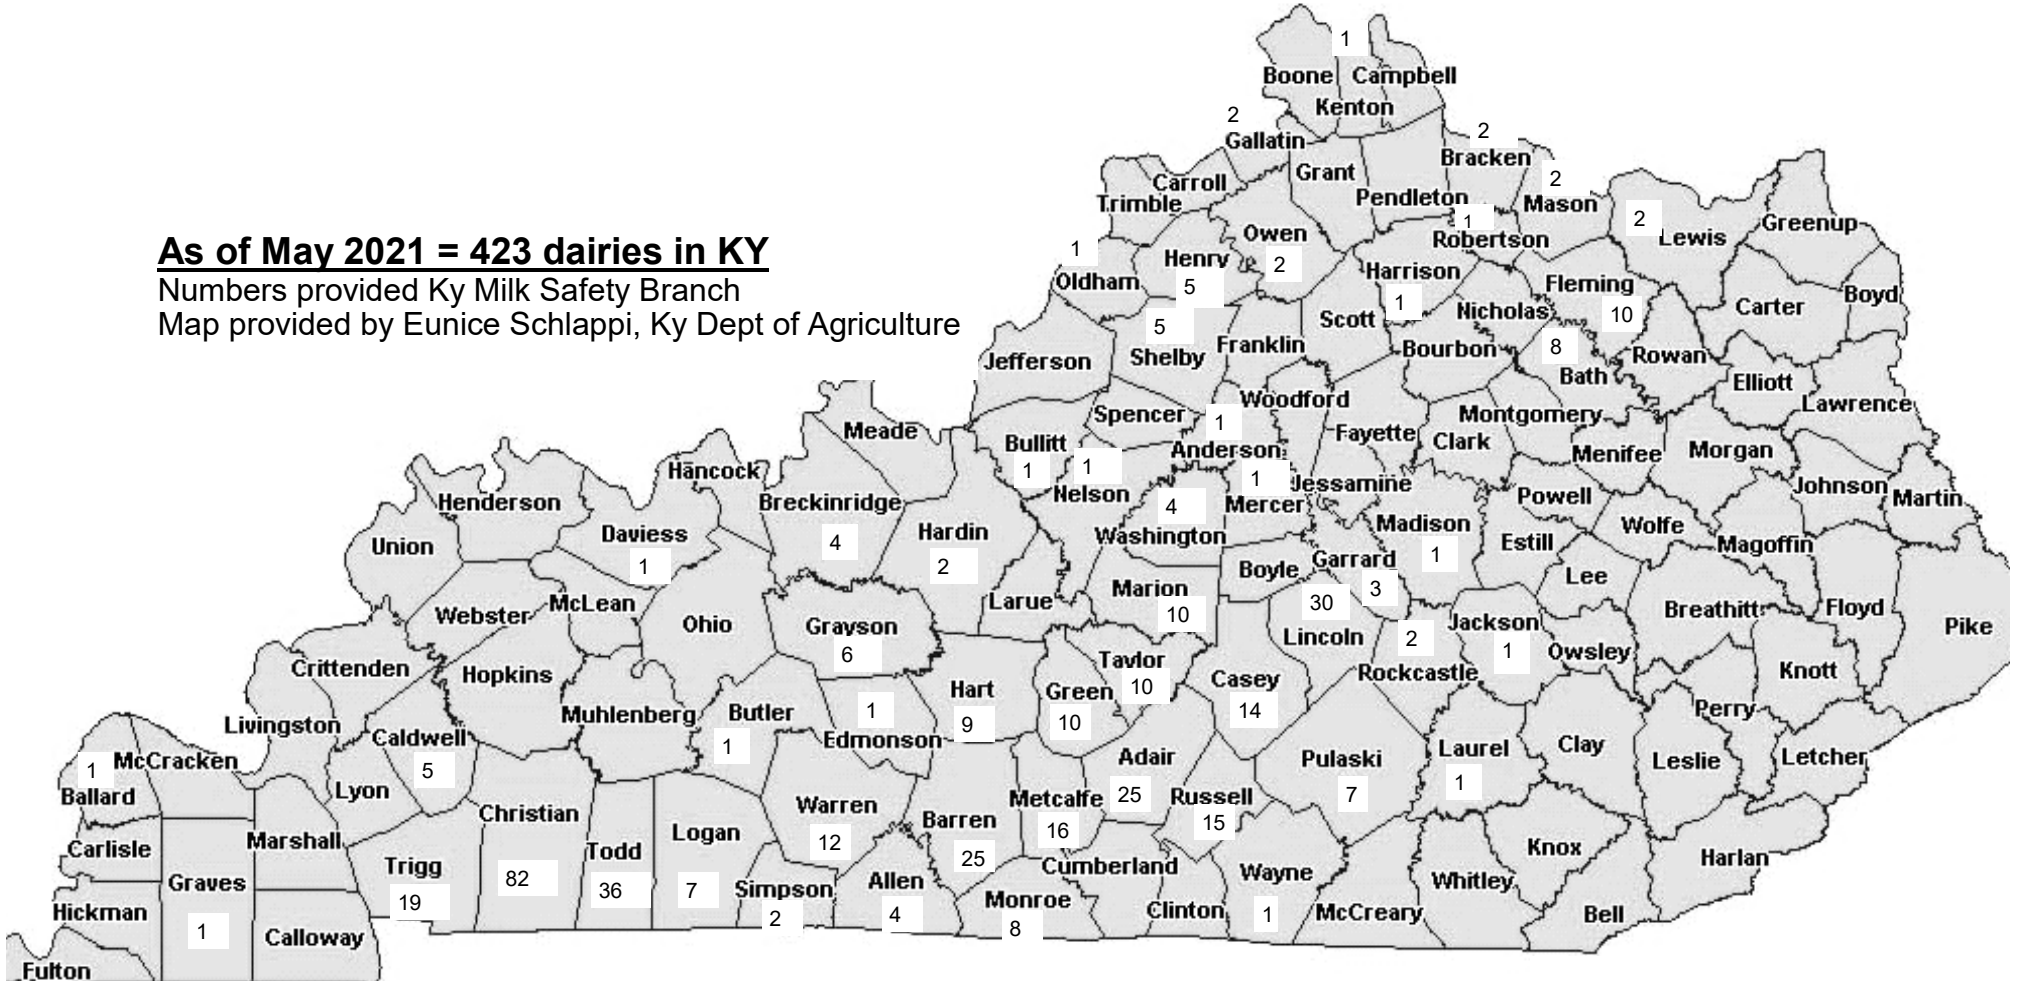

As of May 2021 = 423 dairies in KY

Numbers provided Ky Milk Safety Branch
Map provided by Eunice Schlappi, Ky Dept of Agriculture

ADAIR	25	DAVISS	1	JACKSON	1	OLDHAM	1
ALLEN	4	EDMONSON	1	KENTON	1	OWEN	2
ANDERSON	1	FLEMING	10	LAUREL	1	PULASKI	7
BALLARD	1	GALLATIN	2	LEWIS	2	ROBERTSON	1
BARREN	25	GARRARD	2	LINCOLN	30	ROCKCASTLE	2
BATH	8	GRAVES	1	LOGAN	7	RUSSELL	15
BRACKEN	2	GRAYSON	6	MADISON	1	SHELBY	5
BRECKINRIDGE	4	GREEN	10	MARION	10	SIMPSON	2
BULLITT	1	HARDIN	2	MASON	2	TAYLOR	10
BUTLER	1	HARRISON	1	MERCER	1	TODD	36
CALDWELL	5	HART	9	METCALFE	16	TRIGG	19
CASEY	14	HENRY	5	MONROE	8	WARREN	12
CHRISTIAN	82			NELSON	1	WASHINGTON	4
						<u>WAYNE</u>	<u>1</u>
						Grand Total:	421